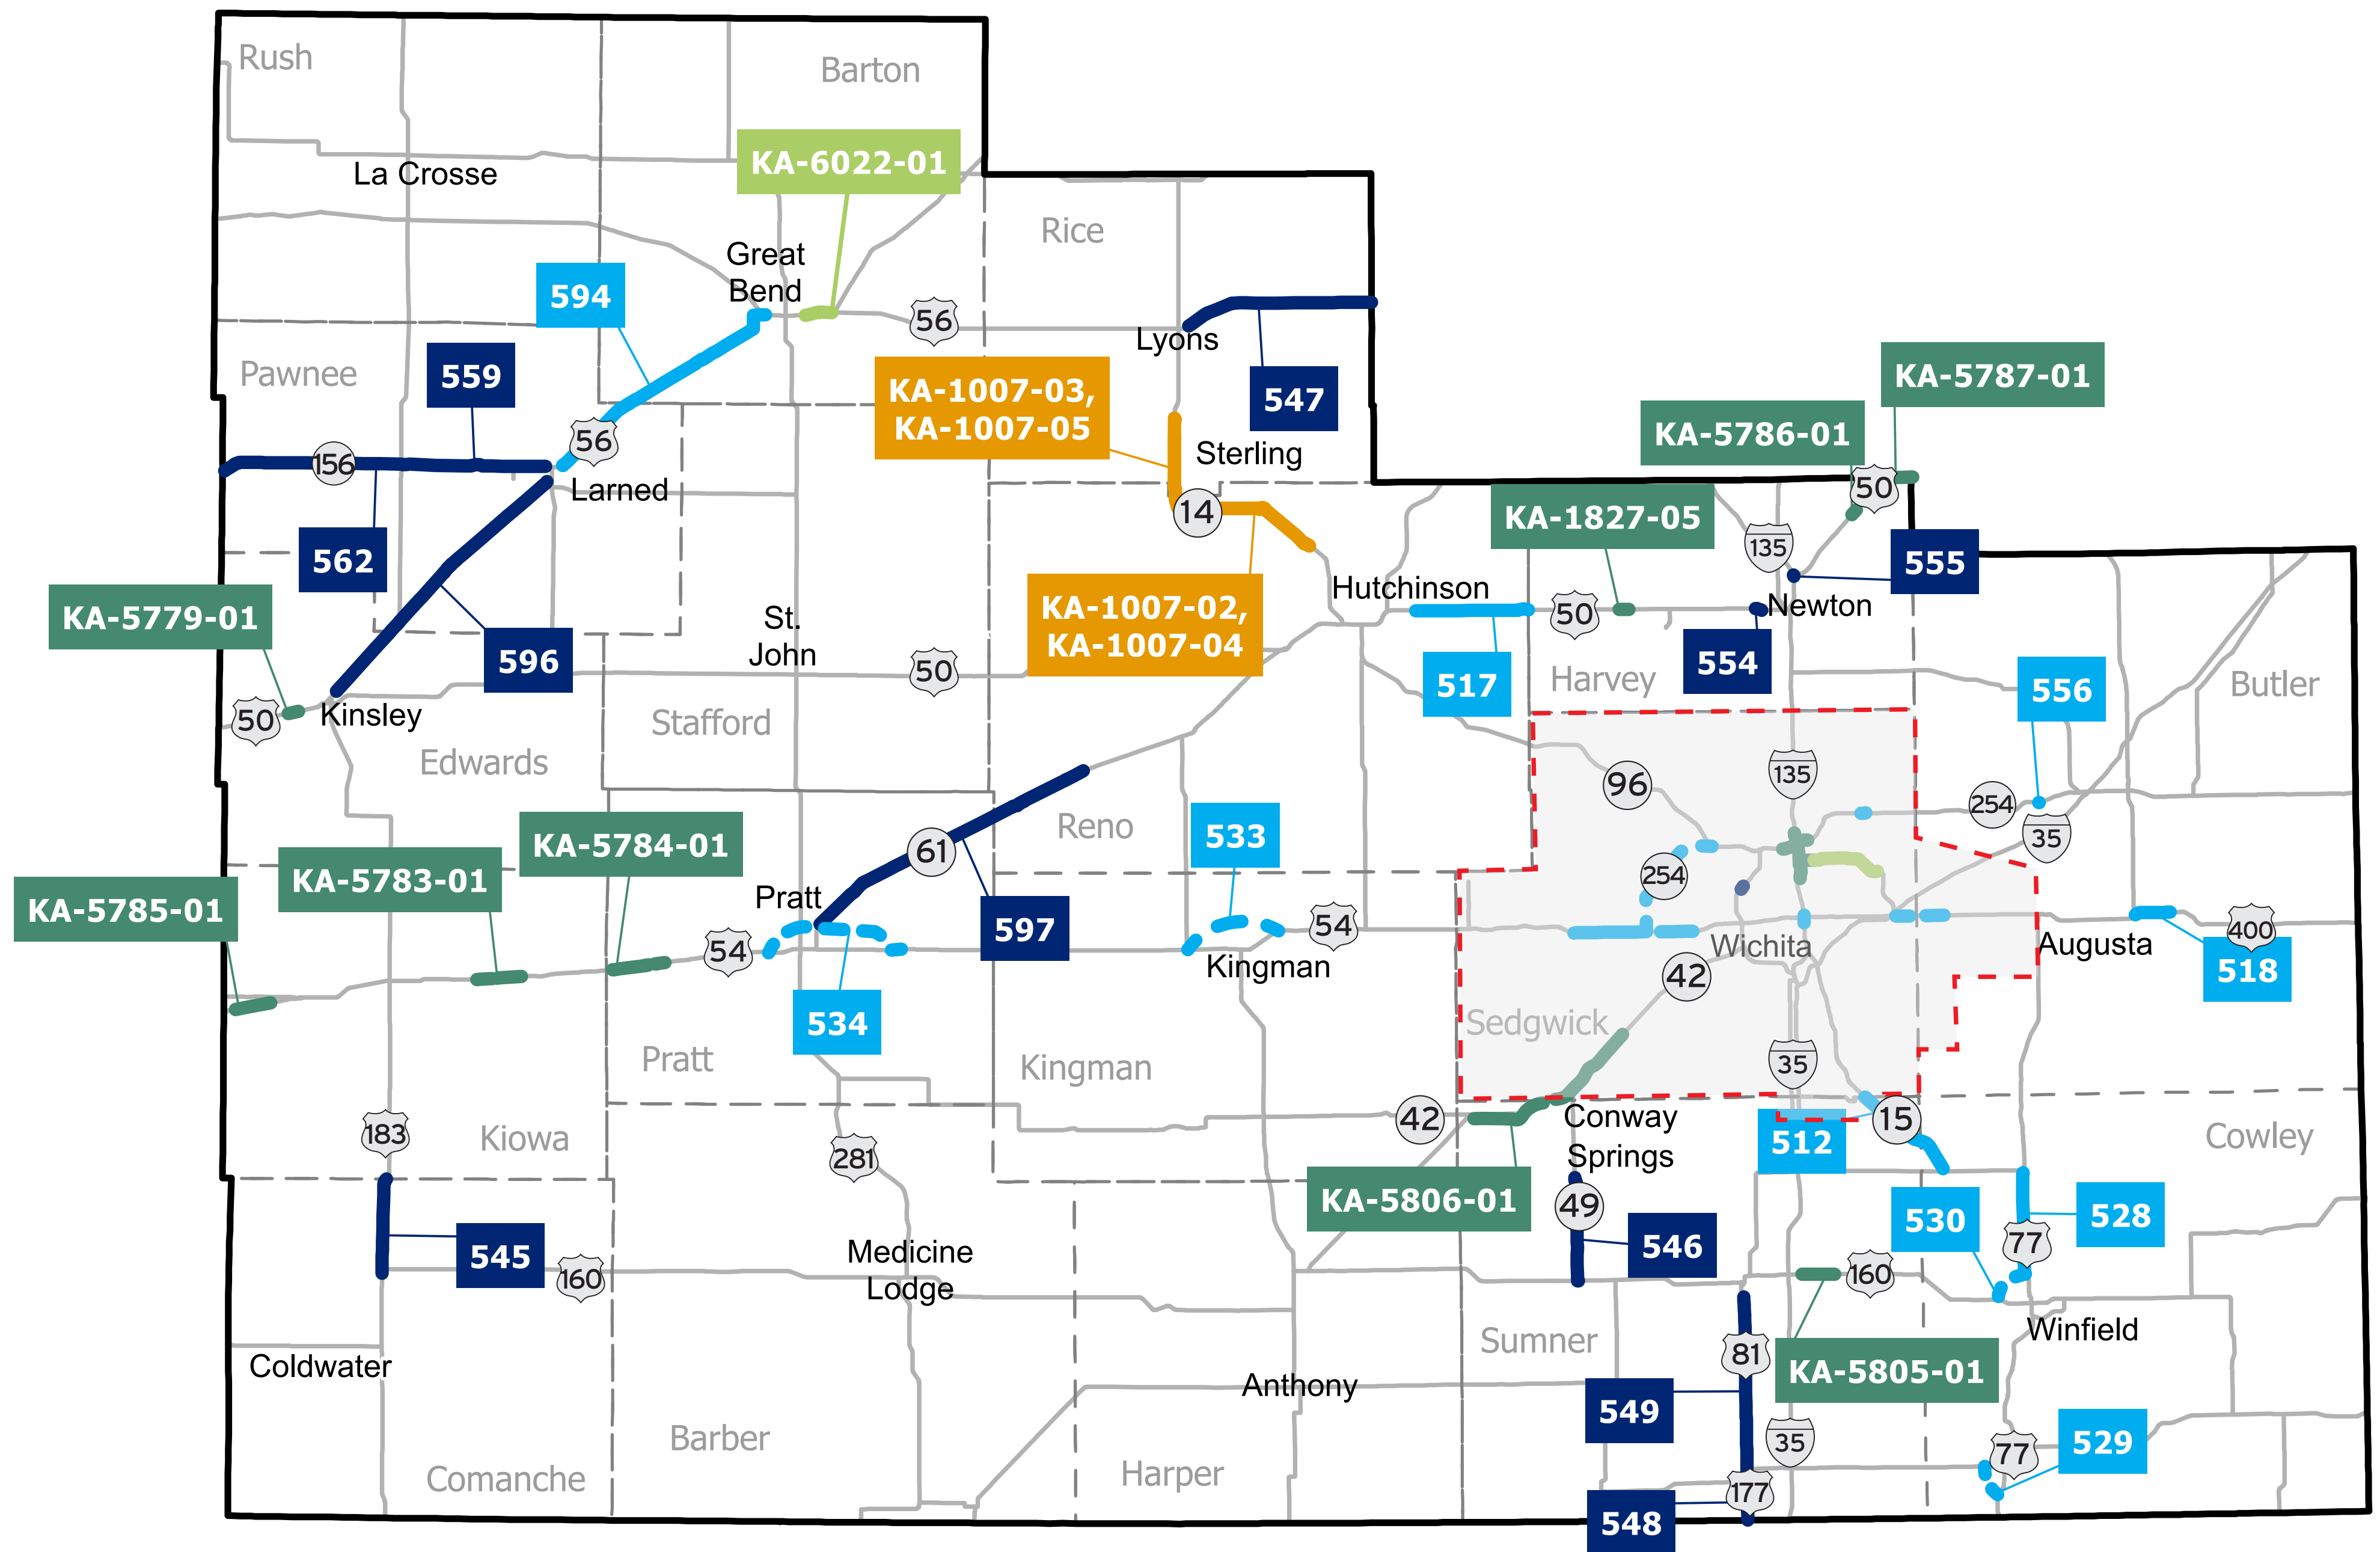

South Central Region Projects

Outside Wichita Metro

Legend

- | | | |
|-------------------------|---|---|
| Projects for discussion |  2021 Local Consult Expansion Projects |  IKE Construction Pipeline |
| |  2021 Local Consult Modernization Projects |  IKE Development Pipeline |
| |  Delayed T-WORKS Projects | |

Wichita Metro Projects

Legend

- | | | |
|-------------------------|---|---|
| Projects for discussion |  2021 Local Consult Expansion Projects |  IKE Construction Pipeline |
| |  2021 Local Consult Modernization Projects |  IKE Development Pipeline |