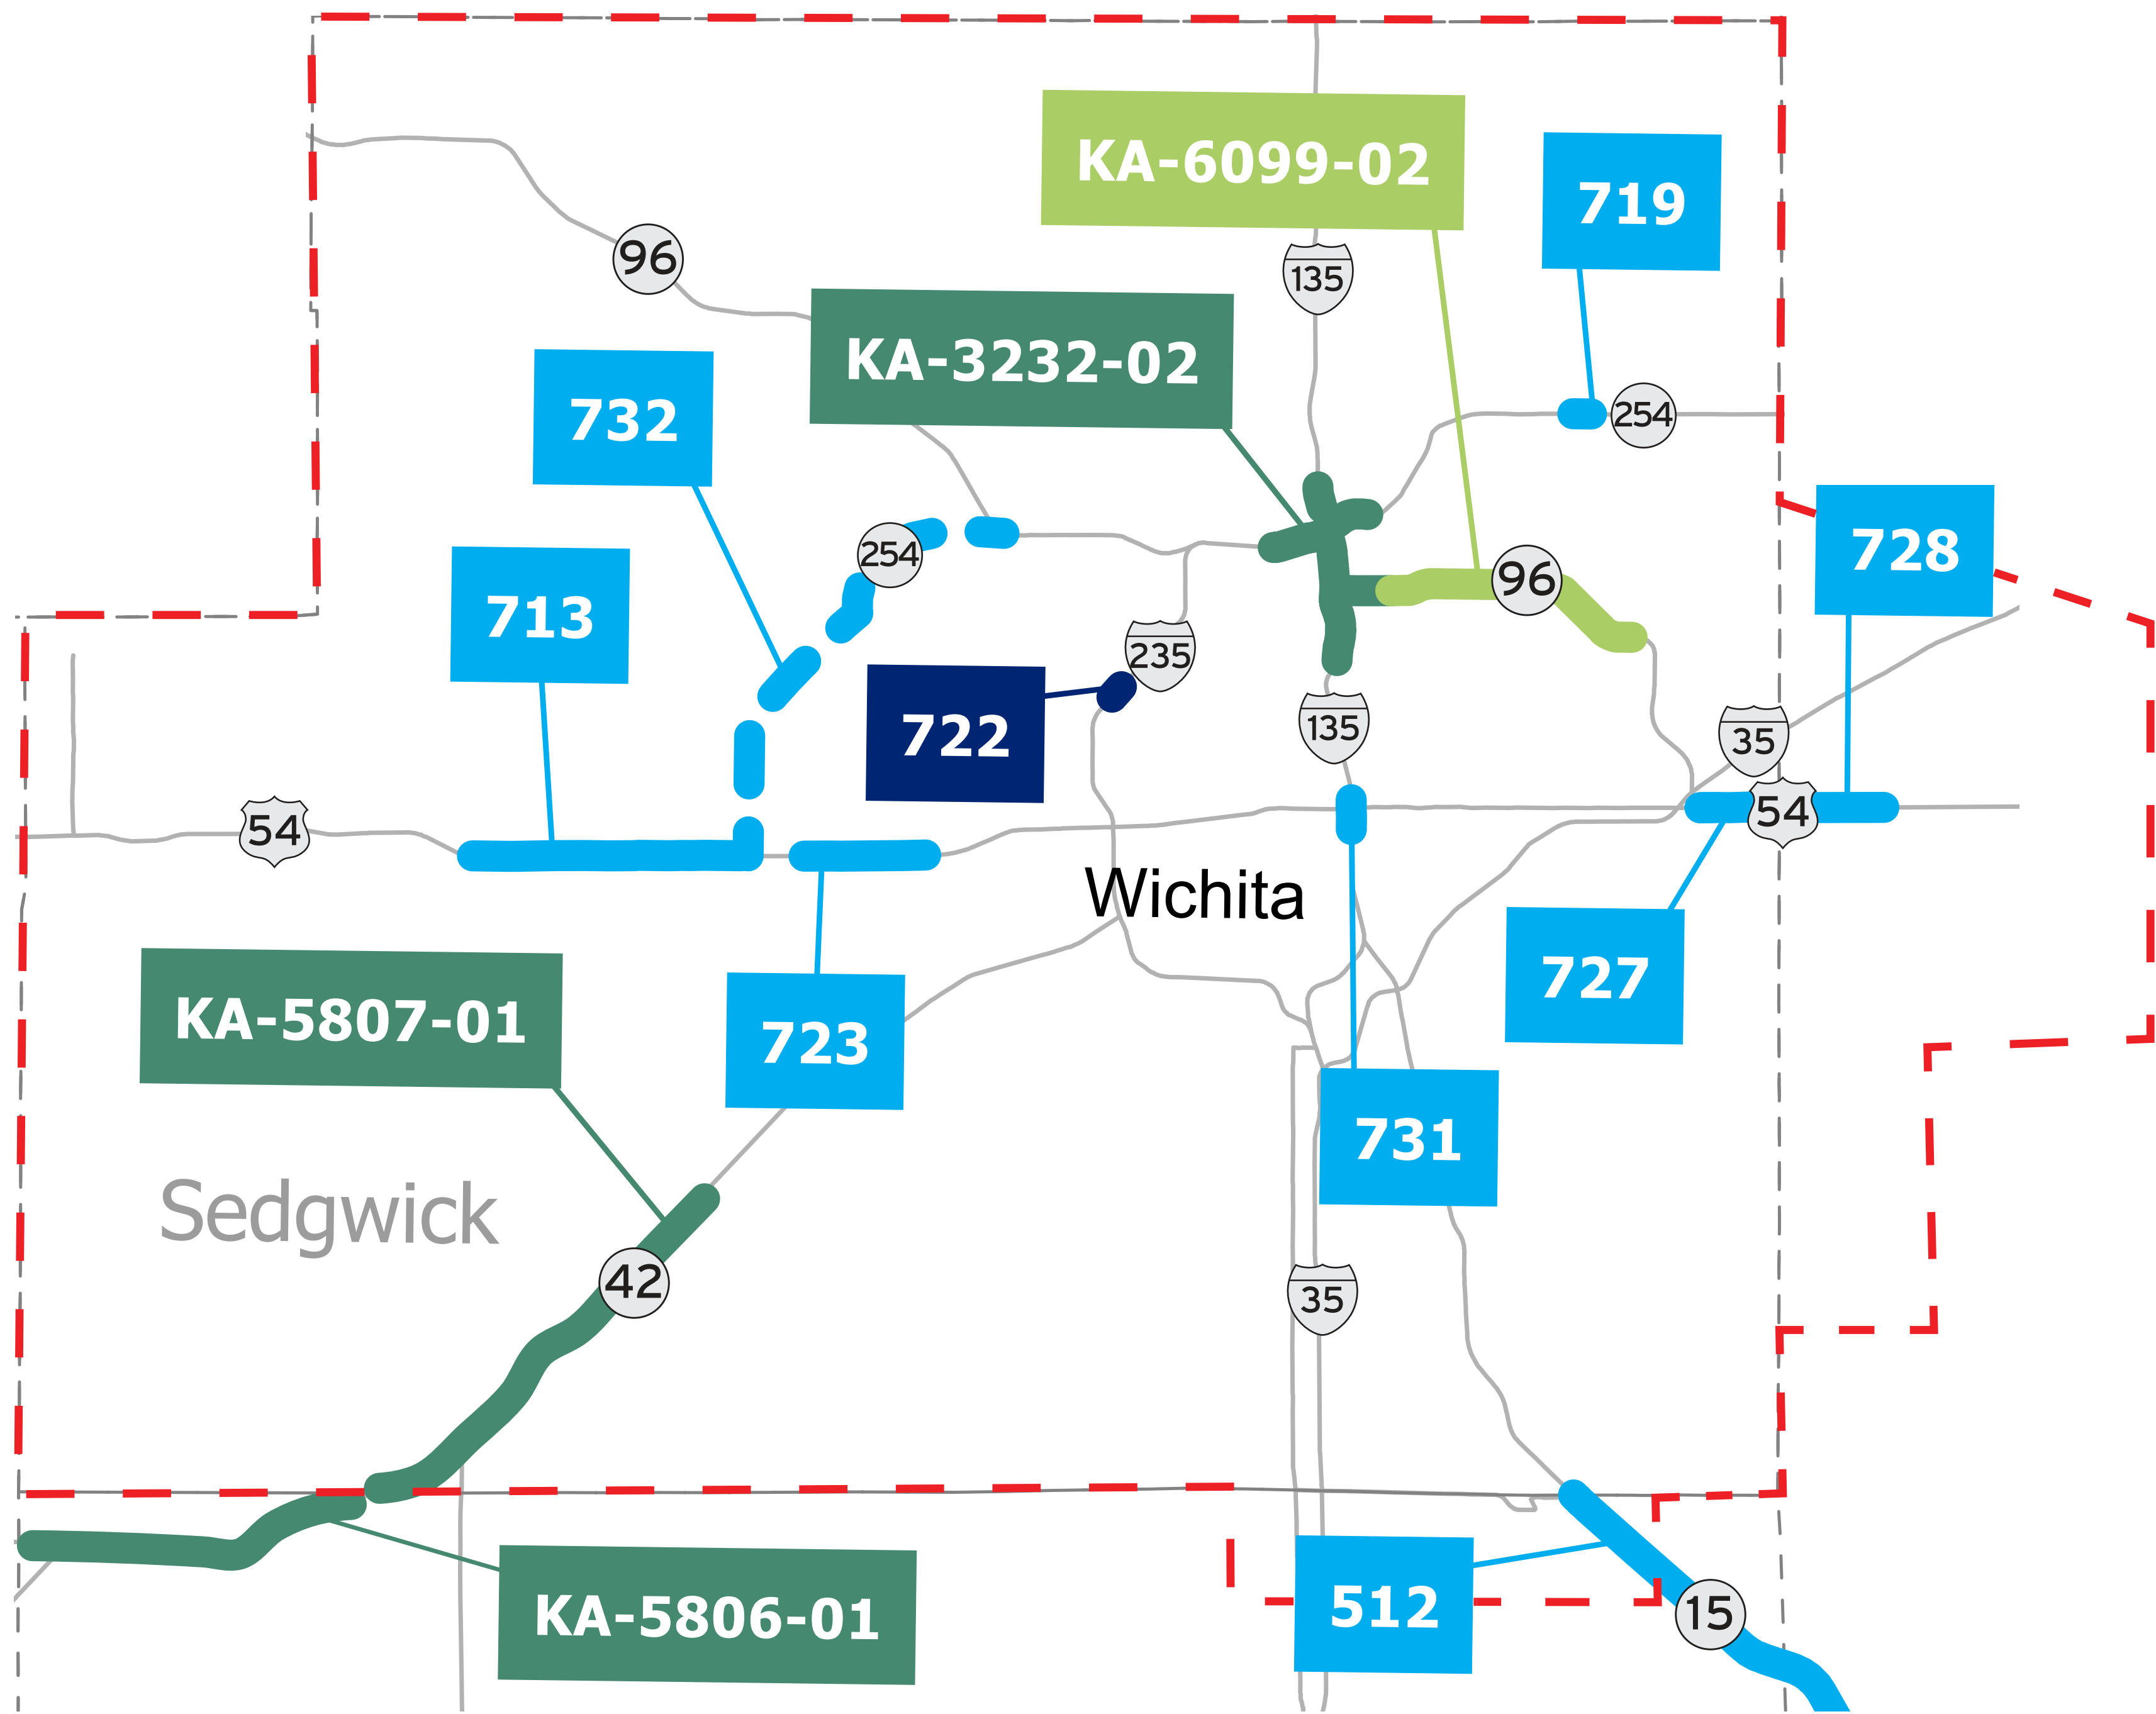

South Central Region Projects

Outside Wichita Metro

Legend

- | | | |
|-------------------------|---|---|
| Projects for discussion |  2021 Local Consult Expansion Projects |  IKE Construction Pipeline |
| |  2021 Local Consult Modernization Projects |  IKE Development Pipeline |
| |  Delayed T-WORKS Projects | |

Wichita Metro Projects

Legend

- | | | |
|-------------------------|---|---|
| Projects for discussion |  2021 Local Consult Expansion Projects |  IKE Construction Pipeline |
| |  2021 Local Consult Modernization Projects |  IKE Development Pipeline |